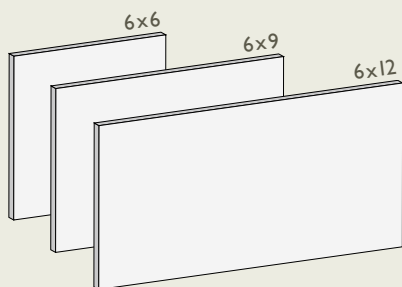

Base Cove  
4 x 1½ x 6

Straight V-Cap  
2 x 2 x 6

Flat Ogee  
2 x ½ x 6

Pencil No. 2  
⅝ x ¾ x 6

Monadnock Liner  
1 x 1 x 6

Quarter Round  
1¼ x ⅜ x 6

moon shadow

bees wing yellow