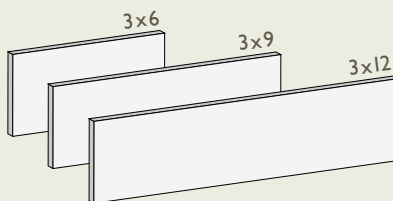

Base Cove  
4 x 1½ x 6

Straight V-Cap  
2 x 2 x 6

Flat Ogee  
2 x ½ x 6

Pencil No. 2  
⅝ x ¾ x 6

Monadnock Liner  
1 x 1 x 6

Quarter Round  
1¼ x ⅜ x 6

moon shadow

bees wing yellow