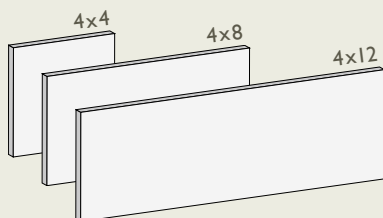

Base Cove  
4 x 1½ x 6

Straight V-Cap  
2 x 2 x 6

Flat Ogee  
2 x ½ x 6

Pencil No. 2  
⅝ x ¾ x 6

Monadnock Liner  
1 x 1 x 6

Quarter Round  
1¼ x ⅜ x 6

moon shadow

bees wing yellow